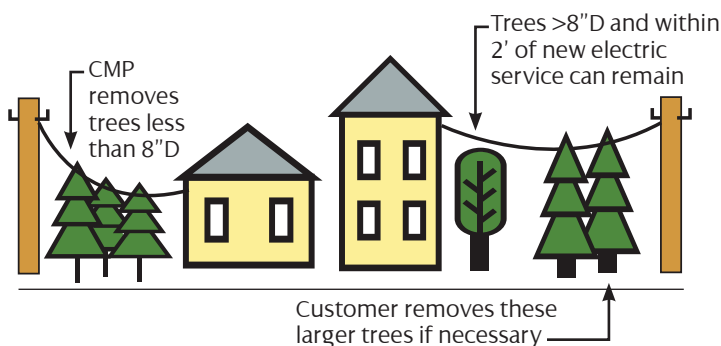

## New Construction and Upgrades

Trees are among Maine's greatest natural resources and Maine is the most heavily-wooded state in the nation. Our local Arborists and Tree Care crews work to maintain the natural beauty of our State and assure reliable service to you.

### Providing safe, reliable electricity delivery service to you

As part of our ongoing effort to provide you with safe and reliable power, our expert Tree Care crews will consider the following for your new construction or service upgrade:

- Remove all small branches within 2 feet of the electric service location

- Remove trees less than 8 inches in diameter that are in line with the electric service cable that can't be properly topped or trimmed to accommodate the cable

Trees **greater than 8 inches in diameter** can remain **within 2 feet** of the new electric service provided they are not interfering with the cable.