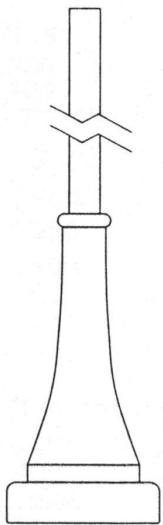

Outdoor Lighting

We have a wide variety of outdoor lighting fixture options to choose from. A CMP Key Account Manager can help you select the best lighting fixtures for your needs. Fixture installation and maintenance is included in monthly lease price.

Call 1-800-565-3181 to get in touch with the CMP Key Account Manager for your area.

Which area or street light is right for your application (non-decorative fixtures)?

	Open HPS	Mongoose Vector HPS	Mongoose Vector MH	Mongoose Close In HPS	Mongoose Close In MH	Decashield HPS	Decashield MH	Flood HPS	Flood MH	Cutoff HPS	Cutoff MH	LED
Residential Security	X							X	X	X		X
Commercial Security	X	X	X	X	X			X	X	X	X	X
Roadways	X	X	X	X	X					X	X	X
Parking Lots	X	X	X	X	X	X	X	X	X	X	X	X
Auto Sales Lots			X		X		X		X		X	X
Building Façades		X	X					X	X			
Walkways	X			X	X	X	X			X	X	X
Barnyards	X							X	X			
Outside Rec Areas	X					X	X	X	X			X

Pole options: We also have a variety of poles to create just the look you desire.

Hallbrook