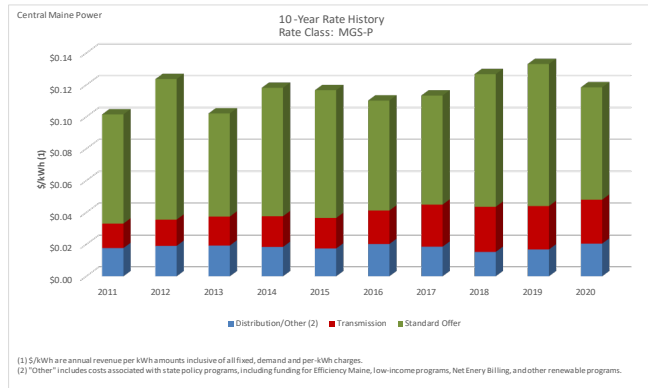

Medium General Service - Primary (MGS-P)