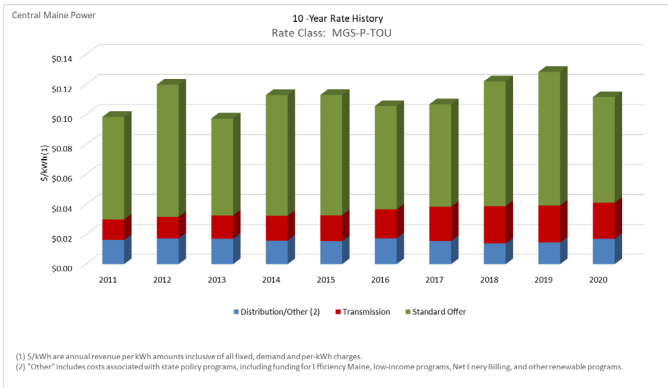

Medium General Service - Primary - Time-of-Use (MGS-P-TOU)